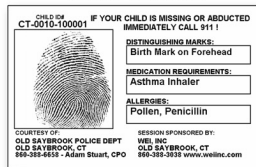

# Secure ID System

WEI's **Secure ID** System was developed to provide an easy way for parents to ensure that accurate information is readily available to law enforcement agencies in the event that a child is lost or abducted. The system can also be used to issue other secure ID cards within municipalities, such as Police Officer ID cards.

Sample Card Front

Sample Card Back

**How It Works** - The child is photographed with a digital camera, their fingerprint is captured and personal data is entered into the system. The plastic driver's license style **Secure ID** card is produced and given to the parents. The pictures and data can be saved to a secure database controlled by the local police department. If a child is lost or abducted, the pictures and data can be quickly broadcast to aid law enforcement in finding the child. If specified, the system can be configured to provide **AMBER Alert** System compatibility.